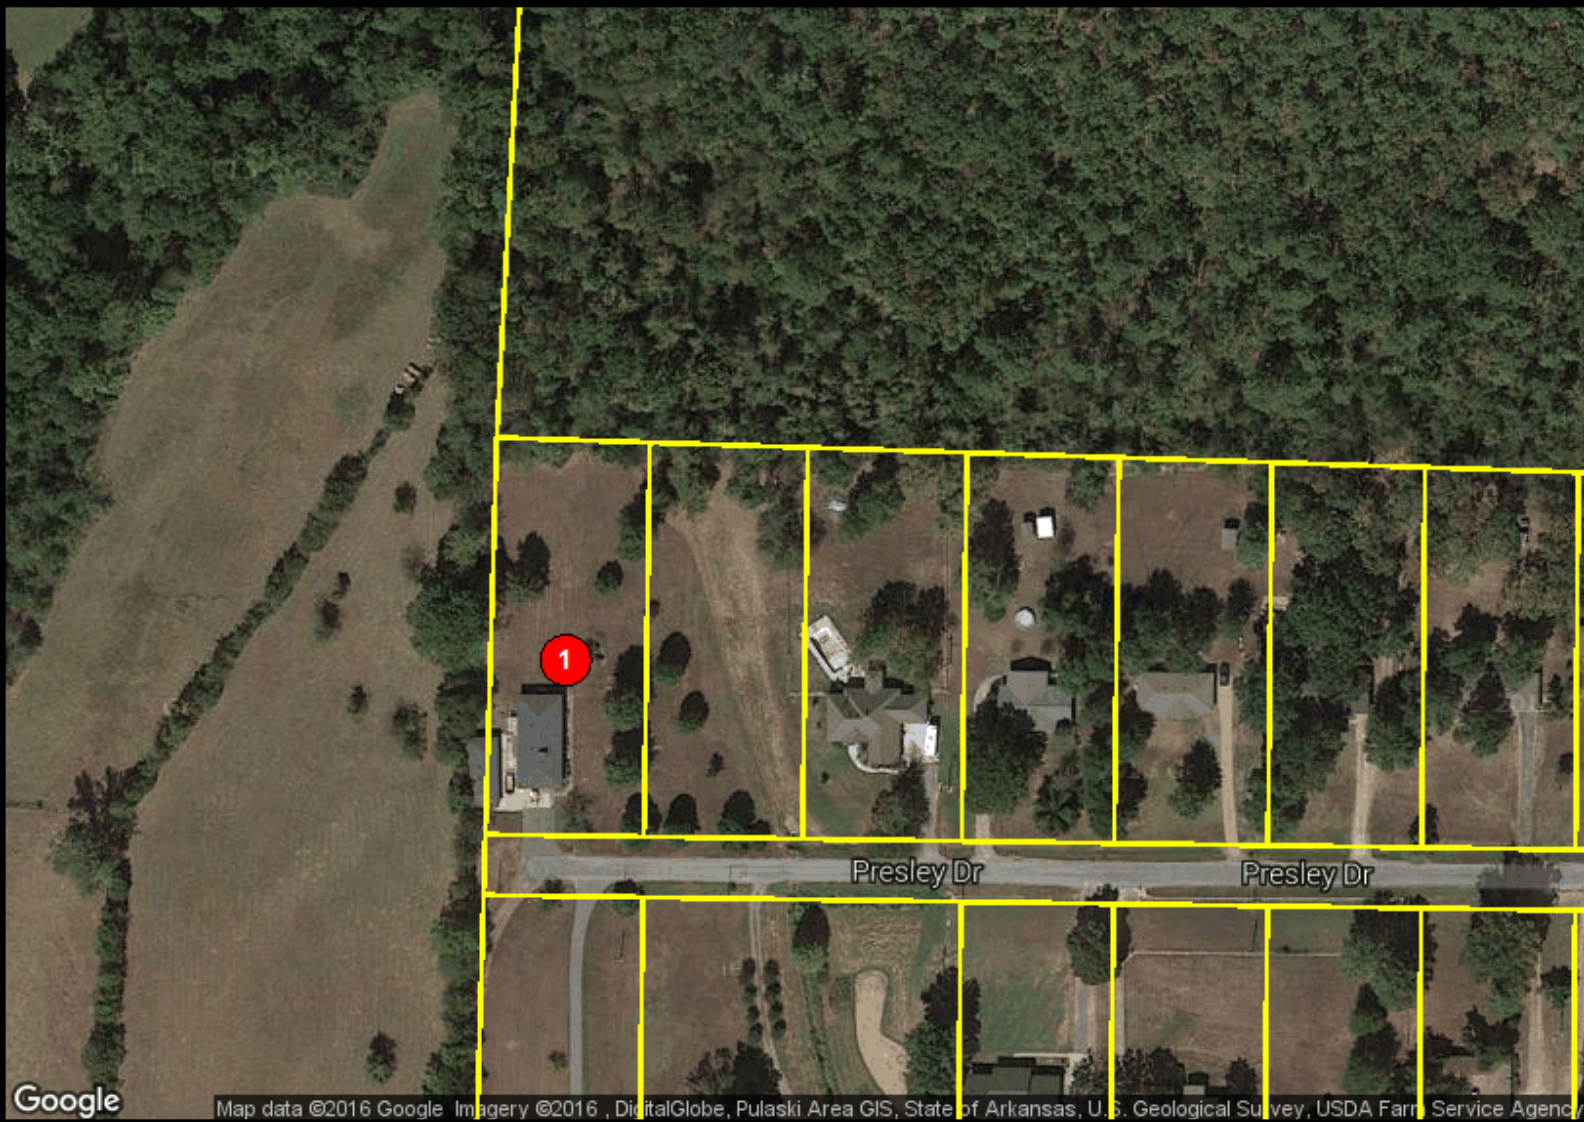

20920 Presley Drive

2 acres - Lot #11 & Lot #12

Boundary lines shown are not true to the actual corner pins

For Sale
Pinnacle
Realty, Inc.
(501) 868-5294
For Information Call:
Bart Moreland (501) 425-2892
Dobbie Moreland (501) 425-2891